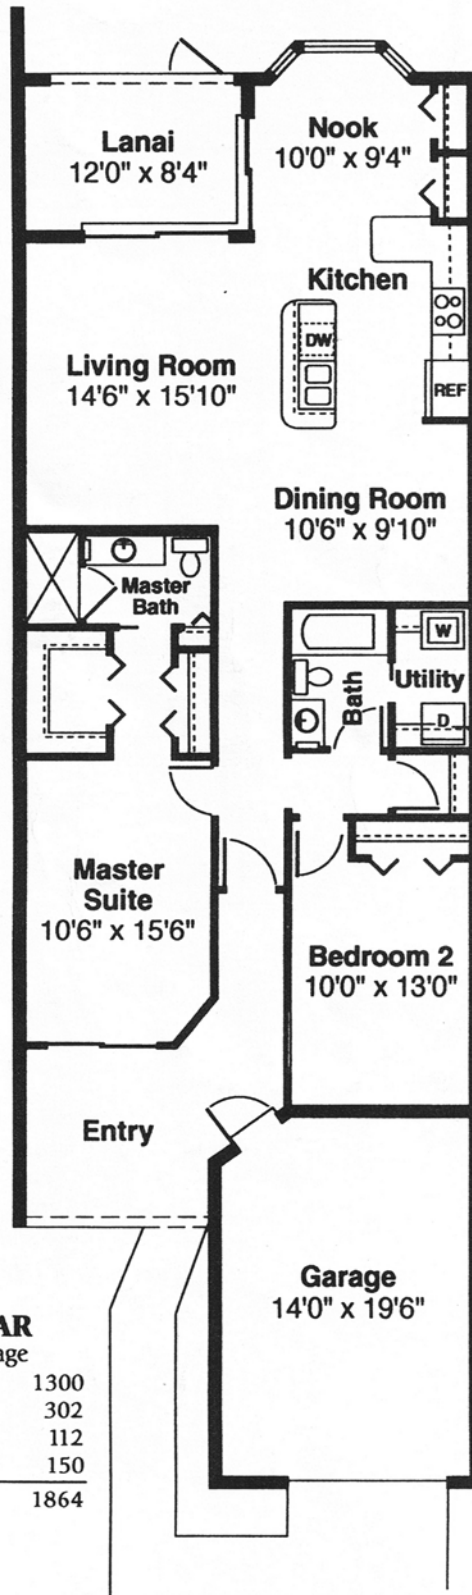

C

The CEDAR
Square Footage

Living Area	1300
Garage	302
Lanai	112
Entry	150
TOTAL	1864